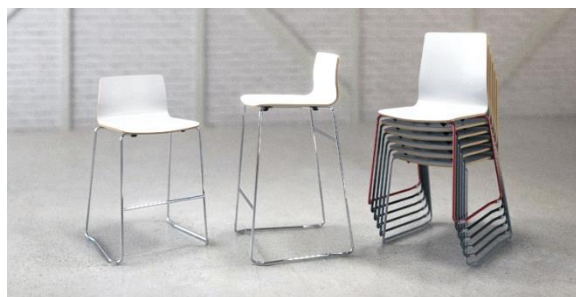

Finish options are vast, and Jazzy can become colorful and eye-catching in no time. Seventy-seven frame finish options, all nine standard Spec stains including clear coat, and hundreds of laminate options are available. Front and back laminate finishes can match or contrast, providing absolute creative freedom for designers of all tastes.

Spec's VP of Sales and Marketing Mike McLean is excited to see Jazzy set the tone in contract office interiors: "It's light, it's diverse in the identity that it can acquire; but most importantly, it is at a right price point."

Shipping September 1, 2019.

Spec, a prominent contract furniture manufacturer, was established in 1991 out of a desire to bring a unique customer-oriented approach to the contract marketplace. The company provides strong designs that excel at meeting all core requirements, together with a huge array of options, choices, price points and scales so Spec customers can specify the best possible solution.

Media can access the digital press kit [here](#). Follow Spec Furniture on [Facebook](#), [Instagram](#), and [Twitter](#).

Media Contact:

Dubravka Milinkovic

Ph: 416-246-5540 x 5557

Email: dmilinkovic@specfurniture.com

Jazzy