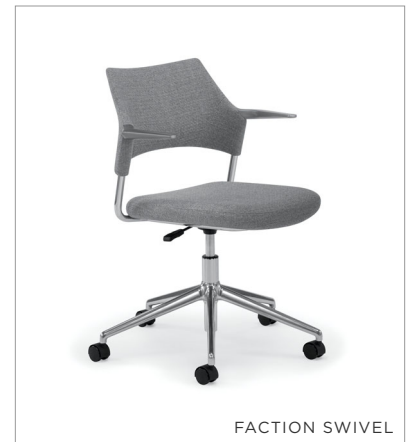

NEOCON 2019

ENCORE PRODUCT INTRODUCTIONS

GOGO

POPOVER

STRING GAMES

HADO GUEST

FACTION GUEST

FACTION NESTING

FACTION SWIVEL

NEOCON 2019

ENCORE PRODUCT INTRODUCTIONS

GOGO // DESIGNED BY QDESIGN

Make room for GoGo - a charming collection of benches, ottomans and lounge seating that keeps pace with the speed of change. Cleverly hidden casters allow each model to be easily moved for quick reconfigurability, providing guests with the freedom to gather together for impromptu meetings and collaborative sessions or break away for individual activities.

HADO GUEST // DESIGNED BY QDESIGN

Smart and stylish, Hado Guest features a slender, contemporary profile accentuated by softly tapered legs in wood or metal. With shared design elements across accompanying lounge seating, benches and tables, creating harmony throughout spaces has never been simpler.

FACTION GUEST & SWIVEL // DESIGNED BY 5D STUDIO

Expanding on the popular executive and task series, Faction guest and swivel models complete the collection with a well-rounded offering of stackable, nestable and training-focused options. Available fully upholstered or in a choice of four poly-back colors, and with multiple arm selections in matching hues, their adaptability is only surpassed by their space-saving convenience.