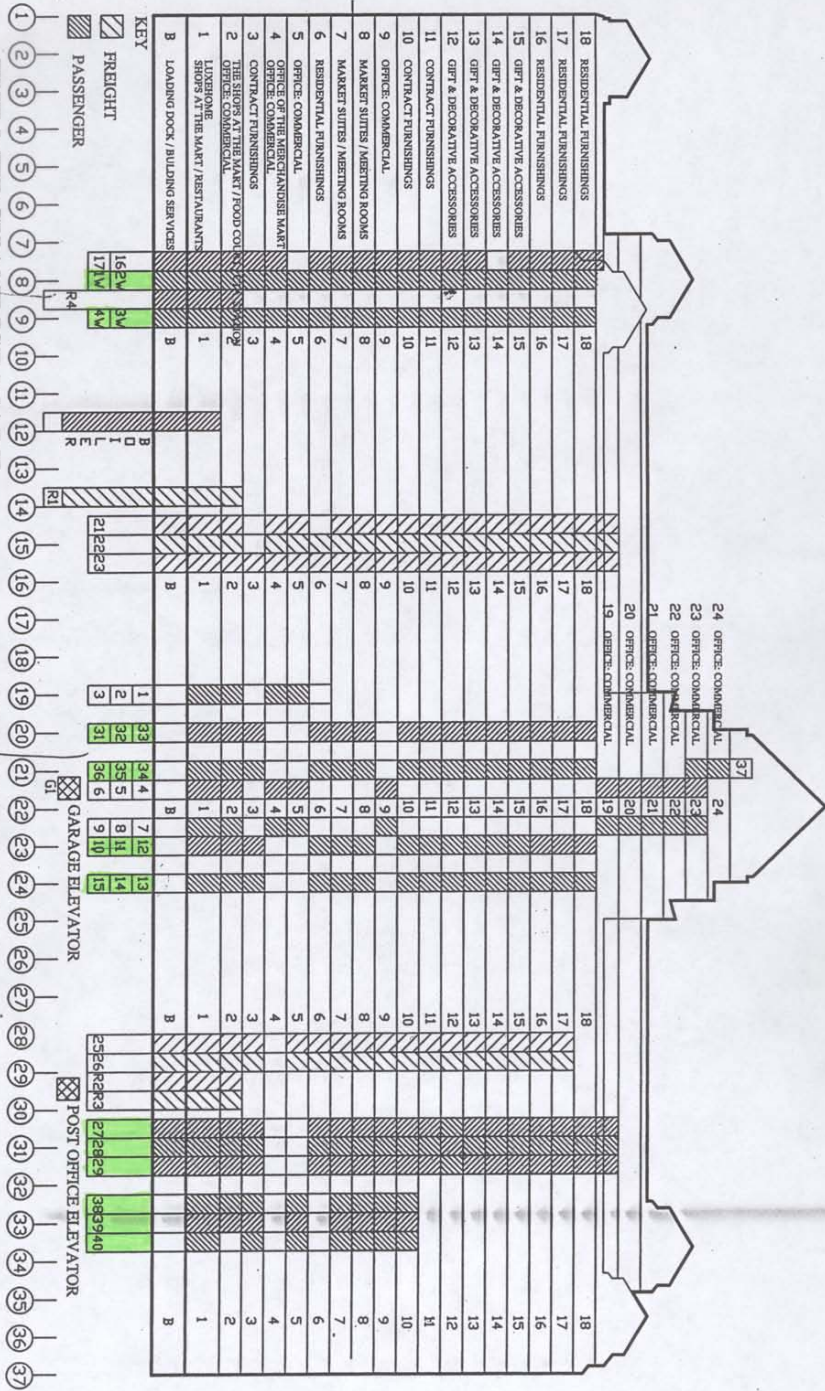

Halo
floors

Antron

you are standing on carpet tile by BENTLEY PRINCE STREET 1060

NO SMOKING

↓ 18

NeoCon
floors: 3, 7, 8, 10 & 11
fine design
Floors: 6, 15-18

THE MERCHANDISE MART
CHICAGO, ILLINOIS

6.05.06

ELEVATOR SYSTEMS

MERCHANDISE MART
PASSENGER ELEVATOR CARPET

ELEVATOR NUMBERS	SIZE	NUMBER OF ELEVATORS	NUMBER OF 18" SQUARES	TOTAL NUMBER OF 18" SQUARES
16-17	94 X 103	2	36	72
1W THRU 4W	87 X 95	4	30	120
1 THRU 3	63 X 69	3	16	48
31 THRU 33	62 X 62	3	16	48
34 THRU 36	68 X 62	3	16	48
4 THRU 9	64 X 72	6	16	96
10 THRU 15	62 X 73	6	20	120
27 THRU 29	64 X 100	3	24	72
38 THRU 40	86 X 95	3	30	90
TOTAL				714

APPAREL CENTER
PASSENGER ELEVATOR CARPET

ELEVATOR NUMBERS	SIZE	NUMBER OF ELEVATORS	NUMBER OF 18" SQUARES	TOTAL NUMBER OF 18" SQUARES
3 THRU 6	75 X 110	4	35	140
S-LEVEL	56 X 81	1	20	20
TOTAL				160