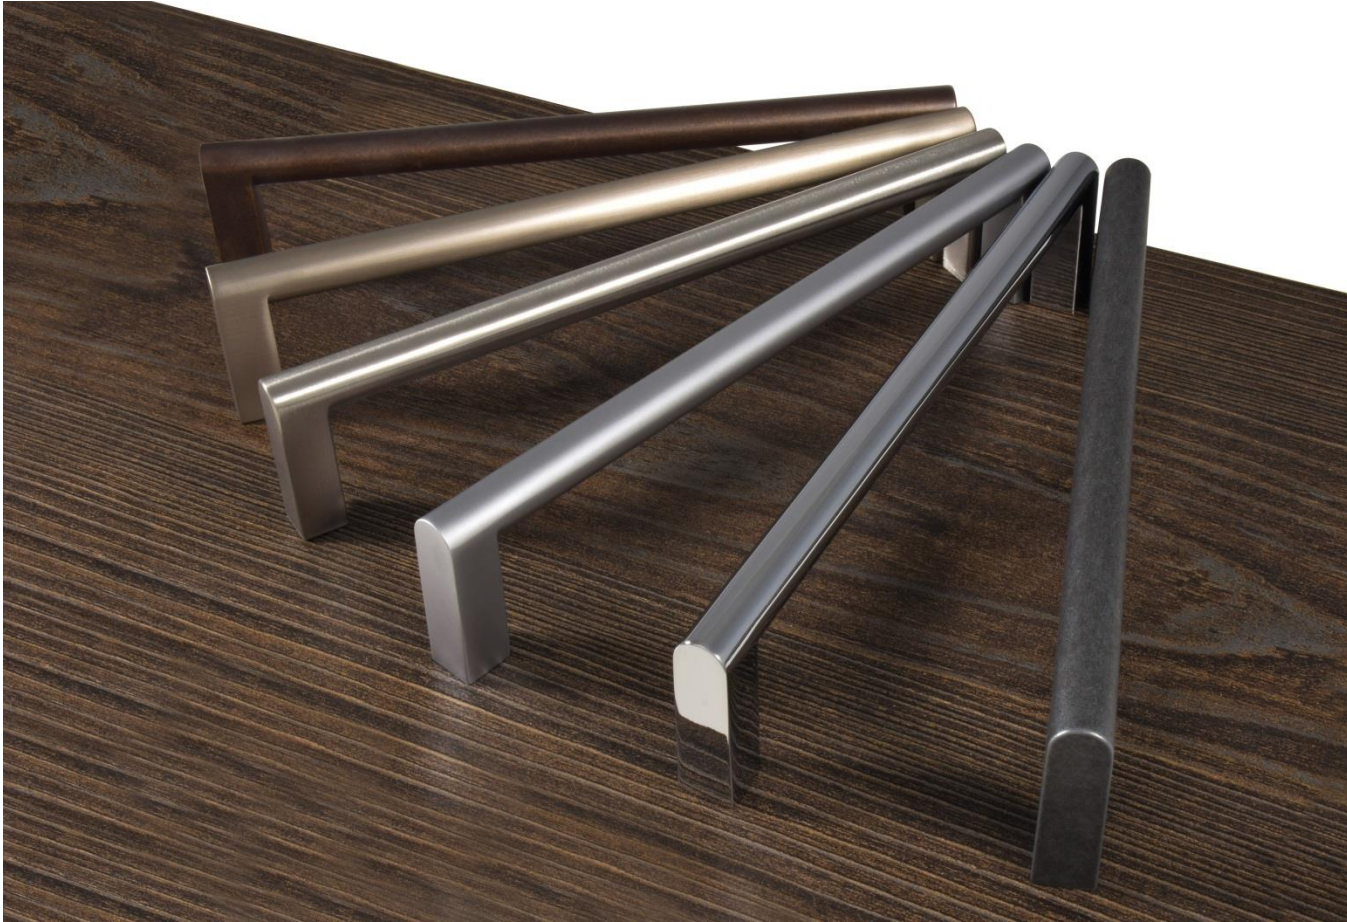

DP128 – Round Top Drawer Pulls

New Finishes, Same Versatile Utility

Classic? Contemporary? You decide! This highly versatile design goes with any application to make it stand out and gives a sleek, modern feel to your cabinetry. As a drawer pull or cabinet handle, DP128 is a hit on any surface and provides the ultimate in complementary style. Solid cast construction for surprisingly strong and lightweight performance. Now available in six stunning finishes: Antique Brown, Satin Nickel, Satin Stainless Steel, Matte Chrome, Polished Chrome, and Antique Silver.

Enjoy the artistry!

Size: 6 11/16" length, 13/32" diameter, 1 13/32" projection, 6 5/16" on center

www.mockett.com/dp128.html

Visit www.mockett.com for more information and view our collection of hundreds of door and drawer pulls, knobs, and handles.